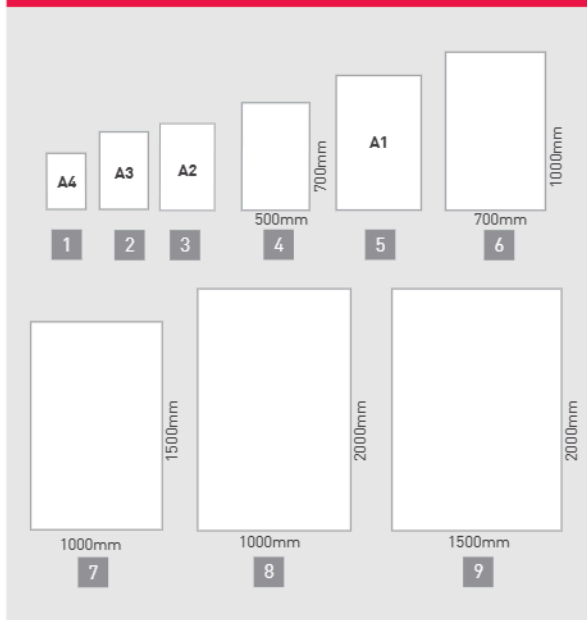

ILLUMINATED FRAME

INFO

LUMO CLIPPER

IT. lumo clipper è una cornice a scatto completa di retroilluminazione a led. il foglio protettivo, in materiale sintetico trasparente a bassa riflessione, è resistente ai raggi UV. la cornice a scatto è realizzata in alluminio anodizzato, una caratteristica che mette ancora più in risalto il design moderno del prodotto. cambio del poster semplice e veloce.

DE. unser lumo clipper ist ein klapprahmensystem mit hinterleuchtung durch LED. die abdeckfolie ist aus uv-beständigem und reflektionsarmem transparentem kunststoff. der klapprahmen in elegantem silbereloxiertem aluminium unterstreicht den modernen look. ihre info können sie schnell und einfach jederzeit wechseln.

FR. lumo clipper est un cadre clic avec rétroillumination à led. la feuille de protection, en matière synthétique transparente antireflets, est résistante aux rayons UV. le cadre clic est réalisé en aluminium anodisé, ce qui met encore plus en valeur son design moderne. échange d'affiche facile et rapide.

B	LUMO CLIPPER	dimensions hxb	1pc
1	LCLA4	A4	
2	LCLA3	A3	
3	LCLA2	A2	
4	LCL700500	700x500mm	
5	LCLA1	A1	
6	LCL7001000	1000x700mm	
7	LCL10001500	1500x1000mm	
8	LCL10002000	2000x1000mm	
9	LCL15002000	2000x1500mm